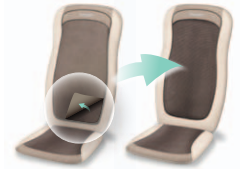

**HOUSSE EN VELOURS
LAVABLE**
Washable velour cover

germanengineering

MG 260 Housse de siège shiatsu

- _____ Massage shiatsu de la nuque à hauteur réglable (2 doigts de massage)
- _____ Massage détente shiatsu du dos
- _____ Massage ponctuel
- _____ Massage à rouleaux bien-être
- _____ Fonctions de lumière et de chauffage désactivables
- _____ Coussin d'assise amovible
- _____ Housse lavable (40°)
- _____
- _____ Fixation pratique pour le rangement dans un placard
- _____
- _____ Utilisation facile avec une commande manuelle
- _____ Zones de massage sélectionnables (haut, bas, dos entier)
- _____
- _____ 2 vitesses de massage
- _____ Arrêt automatique après 15 minutes
- _____ Dossier fixe
- _____ Bandes de fermeture flexibles
- _____ Surface aspect cuir (PU), velours doux et maille respirante
- _____ Env. 60 watts
  Entrée : 100-240 V ~ 50/60 Hz
- _____ Taille : Dos env. 47 x 80 cm
  Siège env. 44 x 40 cm
- _____ Poids : env. 6,4 kg
- _____ Garantie 3 ans
- _____ Colisage : 1 Carton de transport : -
- _____ EAN.-Nr.: Crème 4211125 64035 4
  Noir 4211125 64036 1
- _____ Art.-Nr.: Crème 640.35
  Noir 640.36

MG 260 Shiatsu seat cover

- _____ Height-adjustable Shiatsu neck massage (2 massage fingers)
- _____ Relaxing Shiatsu back massage
- _____ Spot massage
- _____ Soothing roll massage
- _____ Switchable light and heat function
- _____ Removable seat cushion
- _____ Washable covers (40°)
- _____
- _____ With handy hook for convenient storage in cupboards
- _____
- _____ Easy operation with manual control switch
- _____ Massage areas can be selected (upper, lower, full back)
- _____
- _____ 2 speeds for massage
- _____ Auto switch off after 15 minutes
- _____ Solid back chase
- _____ Flexible holding straps
- _____ Surface of device in leather optics (PU), soft velours and breathable mesh
- _____ Rated output approx. 60 watts
  Input: 100-240 V ~ 50/60 Hz
- _____ Measurements: Back approx. 47 x 80 cm
  Seat approx. 44 x 40 cm
- _____ Weight: approx. 6.4 kg
- _____ 3 year guarantee
- _____ Sales unit: 1 Shipping carton: -
- _____ EAN no.: Cream 4211125 64035 4
  Black 4211125 64036 1
- _____ Item number: Cream 640.35
  Black 640.36